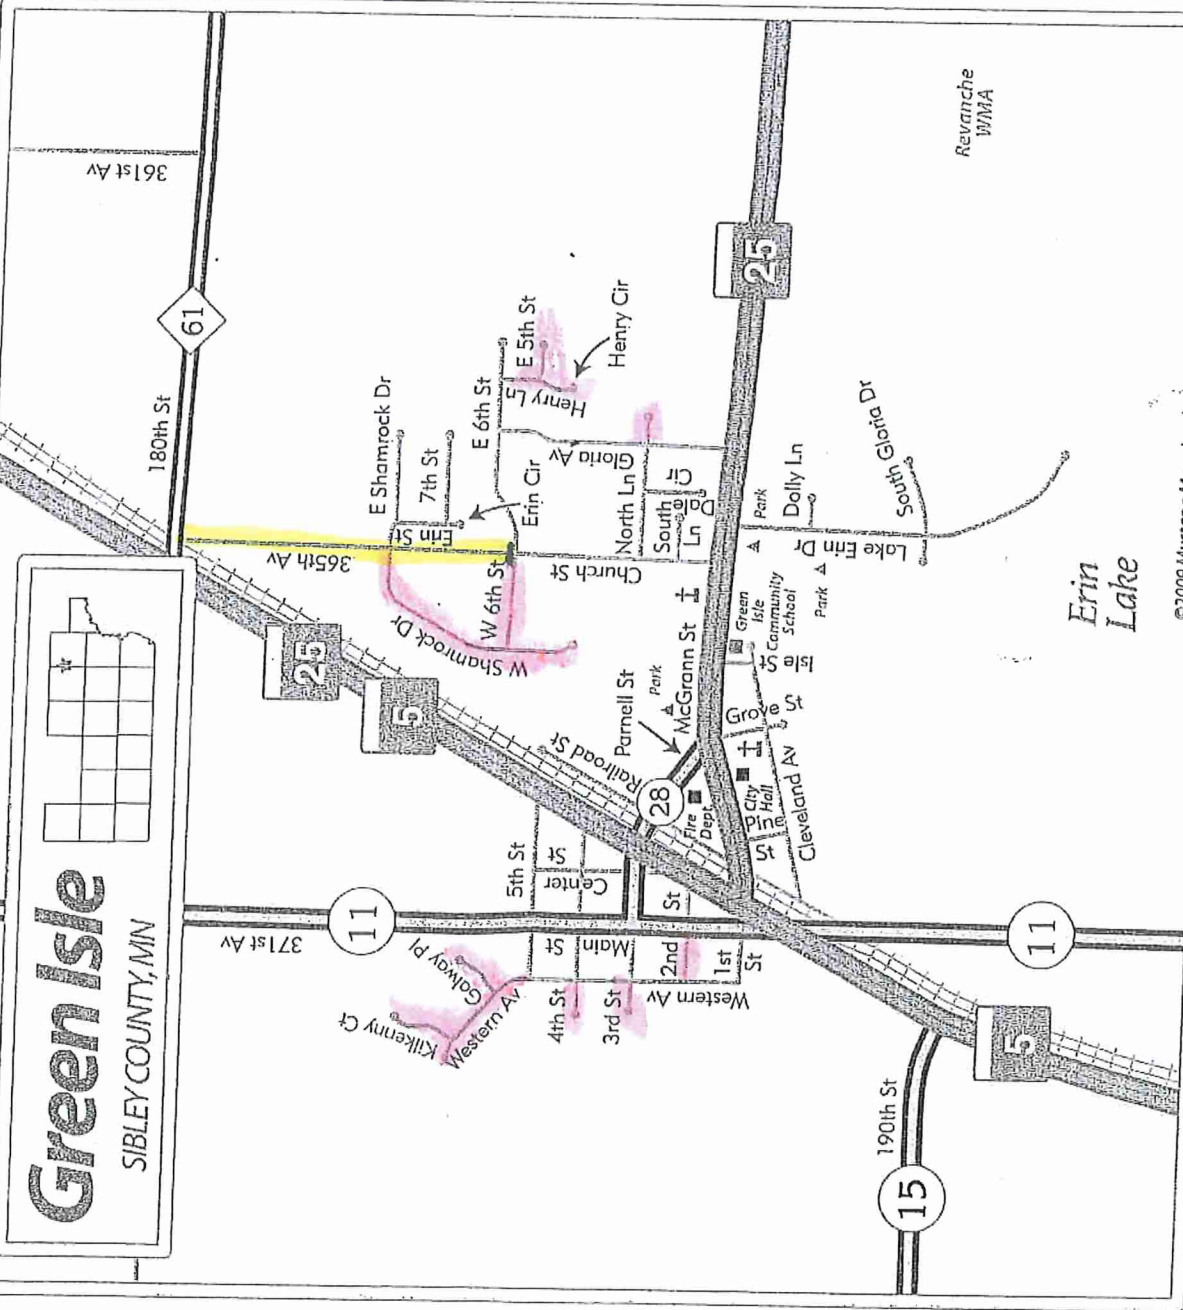

Green Isle

SIBLEY COUNTY, MIN

Revarche
WMA

Erin
Lake

©2009 Mustang Mapping, Inc. - 320.202.9607 - www.mustangmapping.com