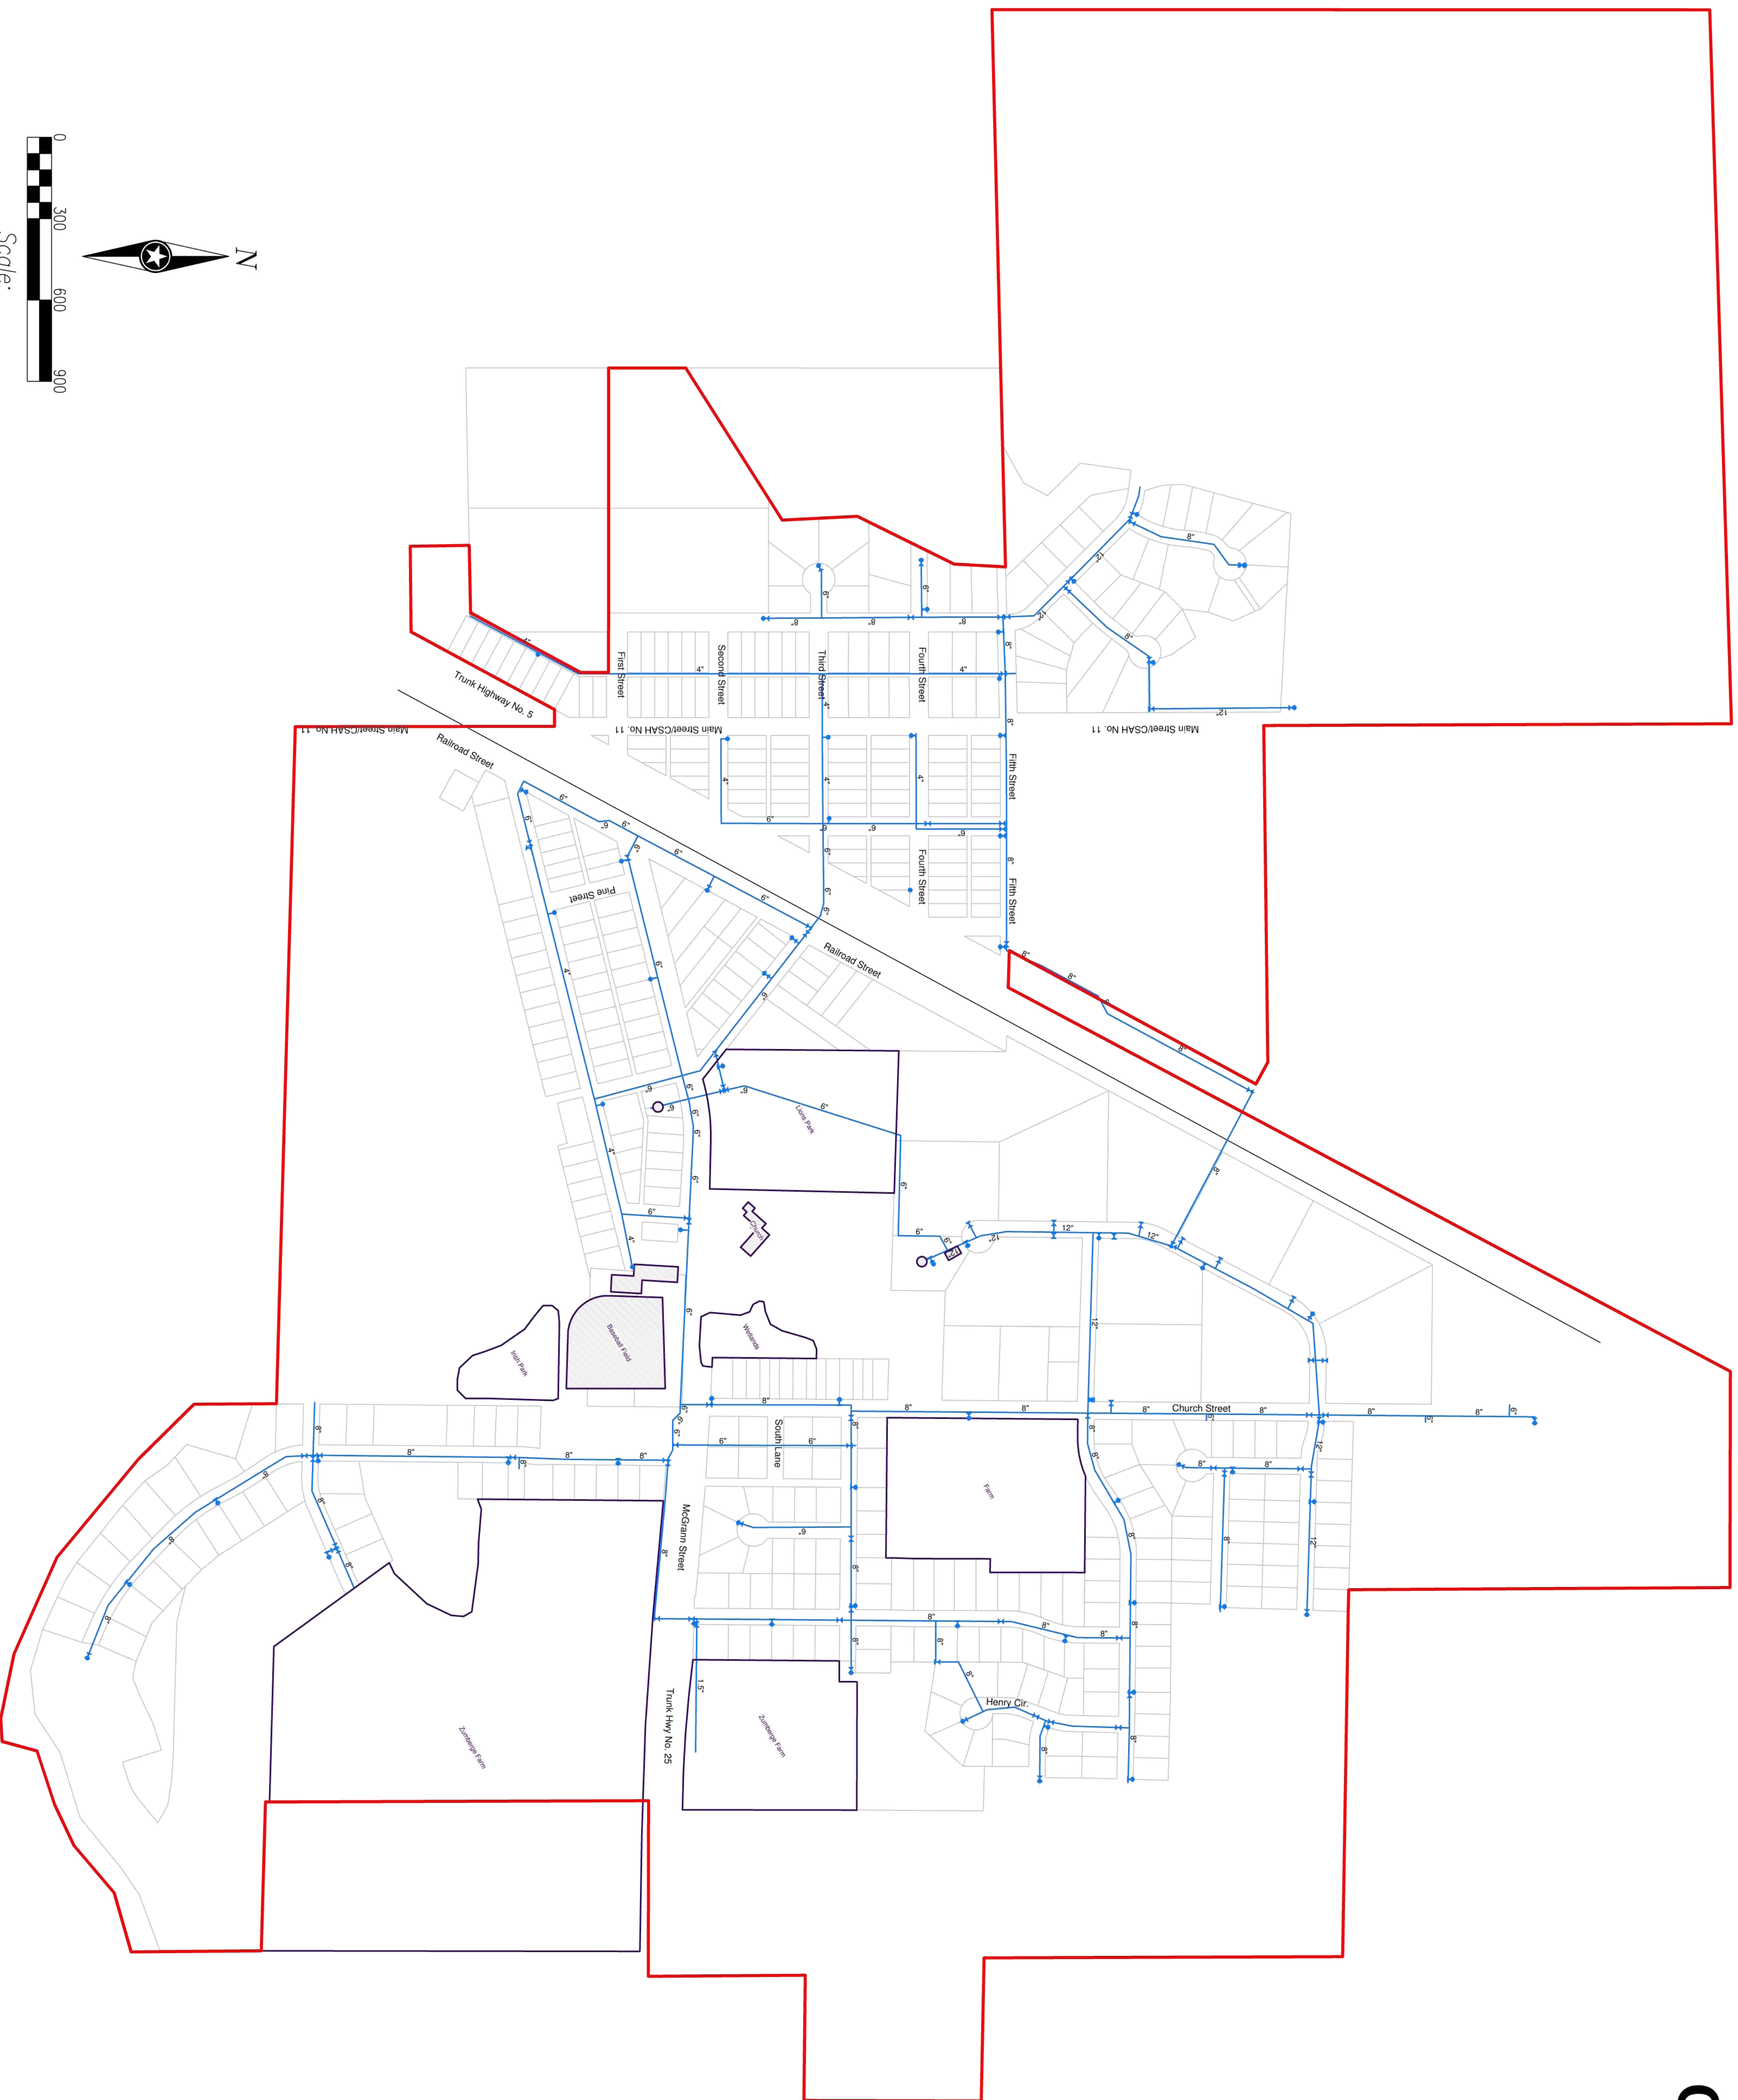

CITY OF GREEN ISLE WATERMAIN MAP

JANUARY 7, 2008

PREPARED BY:

ARCHITECTS • ENGINEERS • PLANNERS • LAND SURVEYORS • SCENARISTS